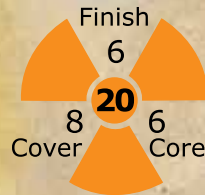

SET YOUR GAME ON FIRE.

**JUST DON'T BLAME US IF IT
BURNS DOWN THE HOUSE.**

hammerbowling.com

Hammer is the proud sponsor of The National Bowling Association, Inc. TNBA.

ARSON

BURN DOWN THE HOUSE.

STYLE	029744-500xx
COLOR.....	Red/Black/Silver
REACTION.....	Mid-Lane Hook with Strong Continuation
COVERSTOCK	Max-Hook Hybrid
CORE	Sauce Core
WEIGHTS.....	10-16 lbs.
BEST LANE CONDITION	Medium to Heavy Oil
BOX FINISH.....	800/1000/2000/2000 Grit Abralon®
DIFFERENTIAL.....	16# .040 15# .045 14# .049
RG	16# 2.50 15# 2.48 14# 2.47

Put the heat on the competition with the Arson, Hammer's most dangerous ball yet. Wrapped in our Max-Hook Hybrid Coverstock and loaded with the popular Sauce core, the Arson will start a fire no amount of water can put out.